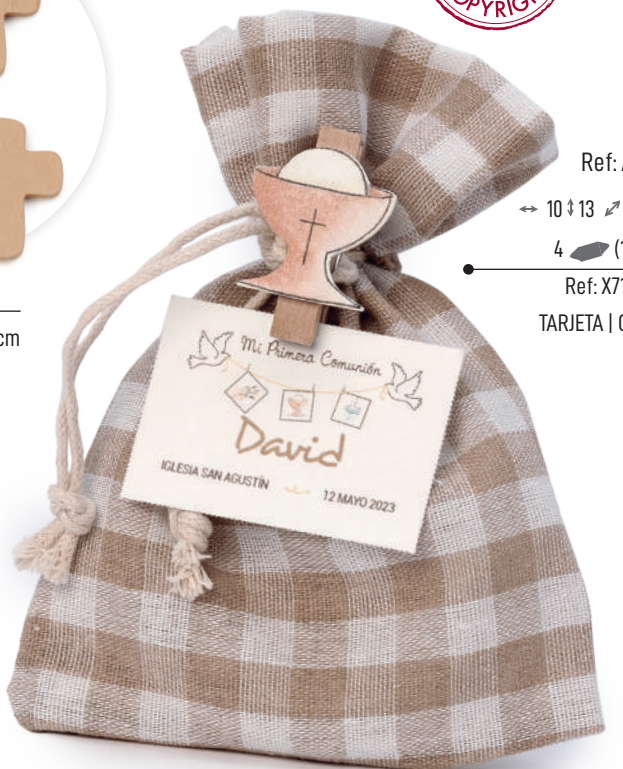

Ref: AD17
↔ 10 † 13 † 4 cm
4 (16 gr)
Ref: X711.19.1
TARJETA | CARD